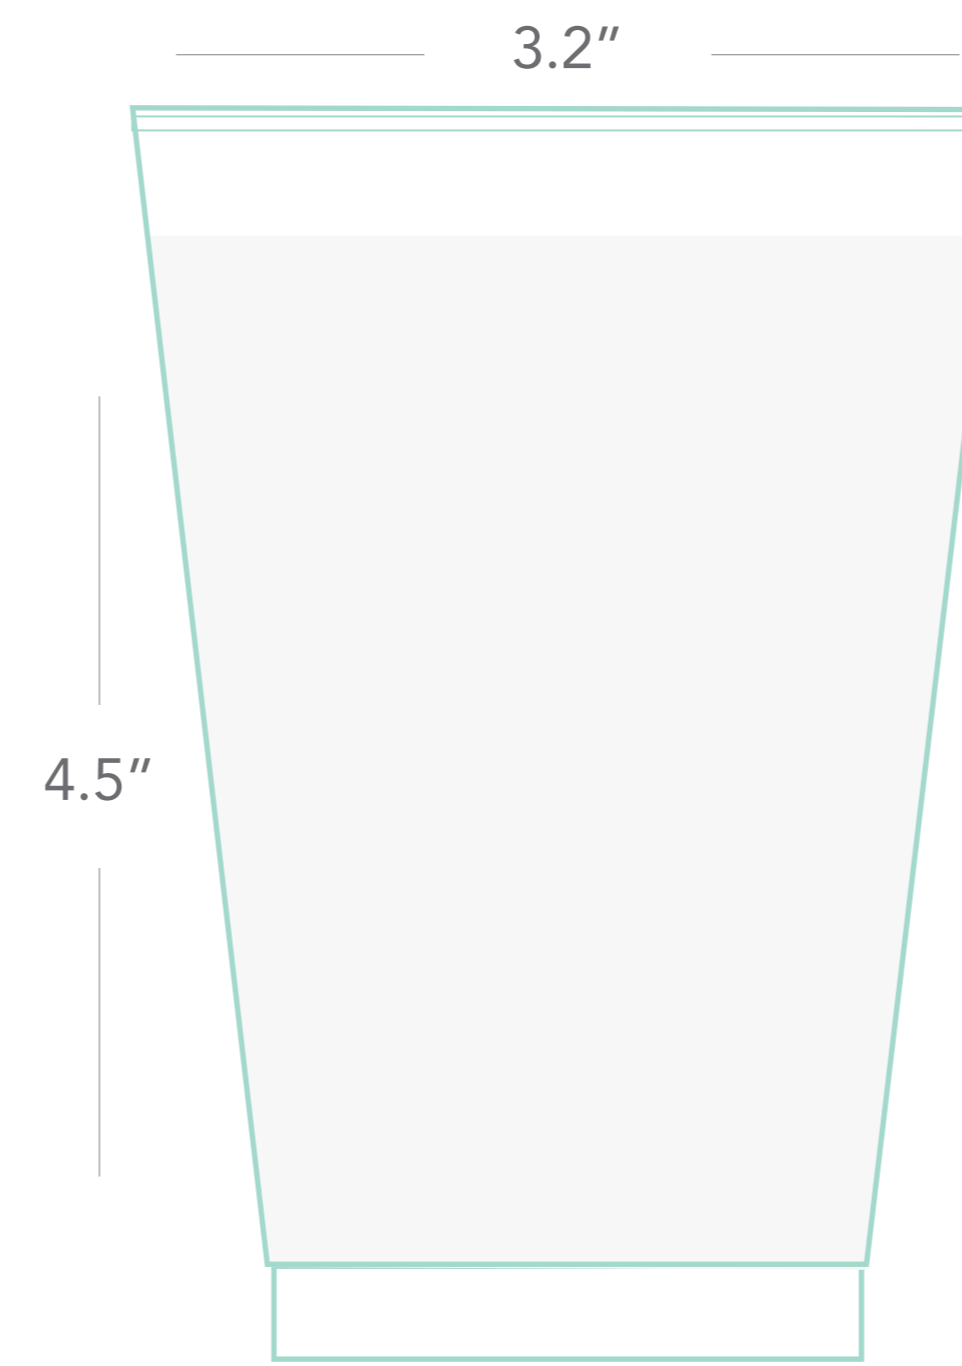

Party Cup Guide

9 oz Frost Flex
*best for wine & spirits on
the rocks*

10 oz Frost Flex
*best for wine &
signature drinks*

12 oz Frost Flex
*best for mixed &
signature drinks*

14 oz Frost Flex
*best for mixed &
signature drinks*

16 oz Frost Flex
best for beer

24 oz Frost Flex
best for beer, soda & water

12 oz Foam
best for coffee & tea

16 oz Foam
best for beer, soda & water

20 oz Foam
best for beer, soda & water

16 oz Stadium
best for beer

22 oz Stadium
best for beer, soda & water

32 oz Stadium
best for beer, soda & water