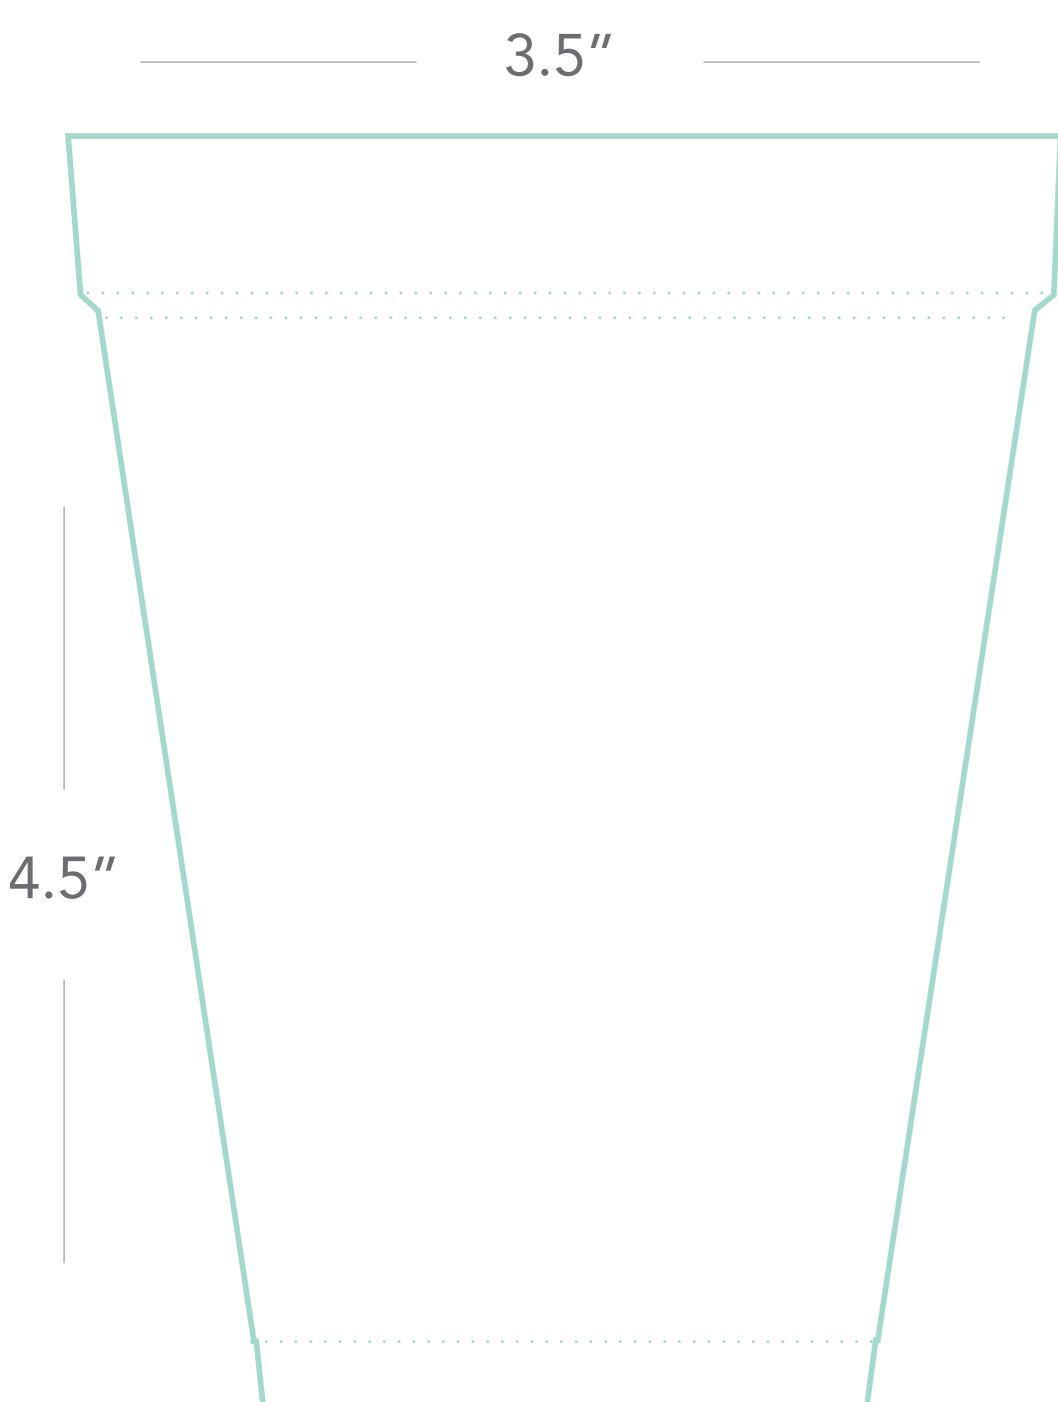

Party Cup Guide

9 oz Frost Flex
*best for wine & spirits on
the rocks*

10 oz Frost Flex
*best for wine &
signature drinks*

12 oz Frost Flex
*best for mixed &
signature drinks*

14 oz Frost Flex
*best for mixed &
signature drinks*

16 oz Frost Flex
best for beer

24 oz Frost Flex
best for beer, soda & water

12 oz Foam
best for coffee & tea

16 oz Foam
best for beer, soda & water

20 oz Foam
best for beer, soda & water

16 oz Stadium
best for beer

22 oz Stadium
best for beer, soda & water

32 oz Stadium
best for beer, soda & water