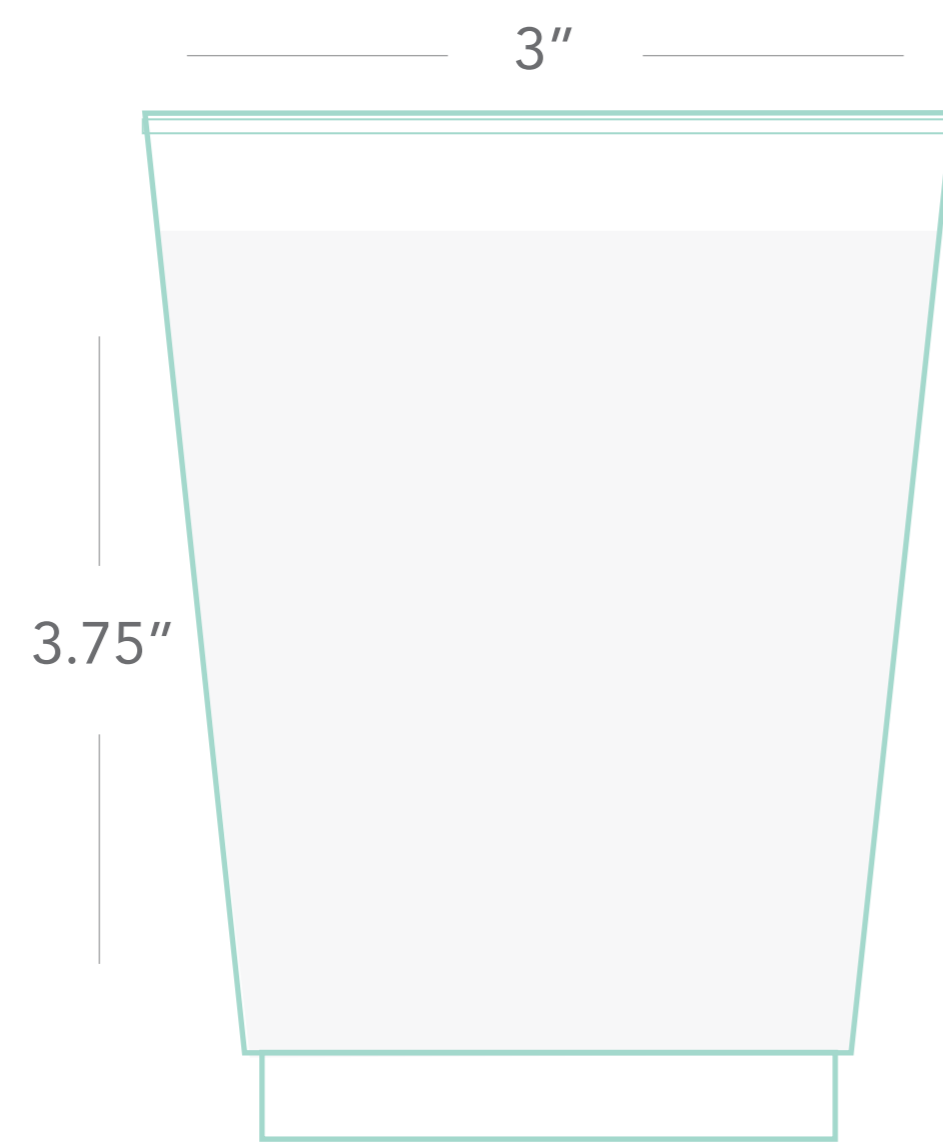

Party Cup Guide

9 oz Frost Flex
*best for wine & spirits on
the rocks*

10 oz Frost Flex
*best for wine &
signature drinks*

12 oz Frost Flex
*best for mixed &
signature drinks*

14 oz Frost Flex
*best for mixed &
signature drinks*

16 oz Frost Flex
best for beer

24 oz Frost Flex
best for beer, soda & water

12 oz Foam
best for coffee & tea

16 oz Foam
best for beer, soda & water

20 oz Foam
best for beer, soda & water

16 oz Stadium
best for beer

22 oz Stadium
best for beer, soda & water

32 oz Stadium
best for beer, soda & water