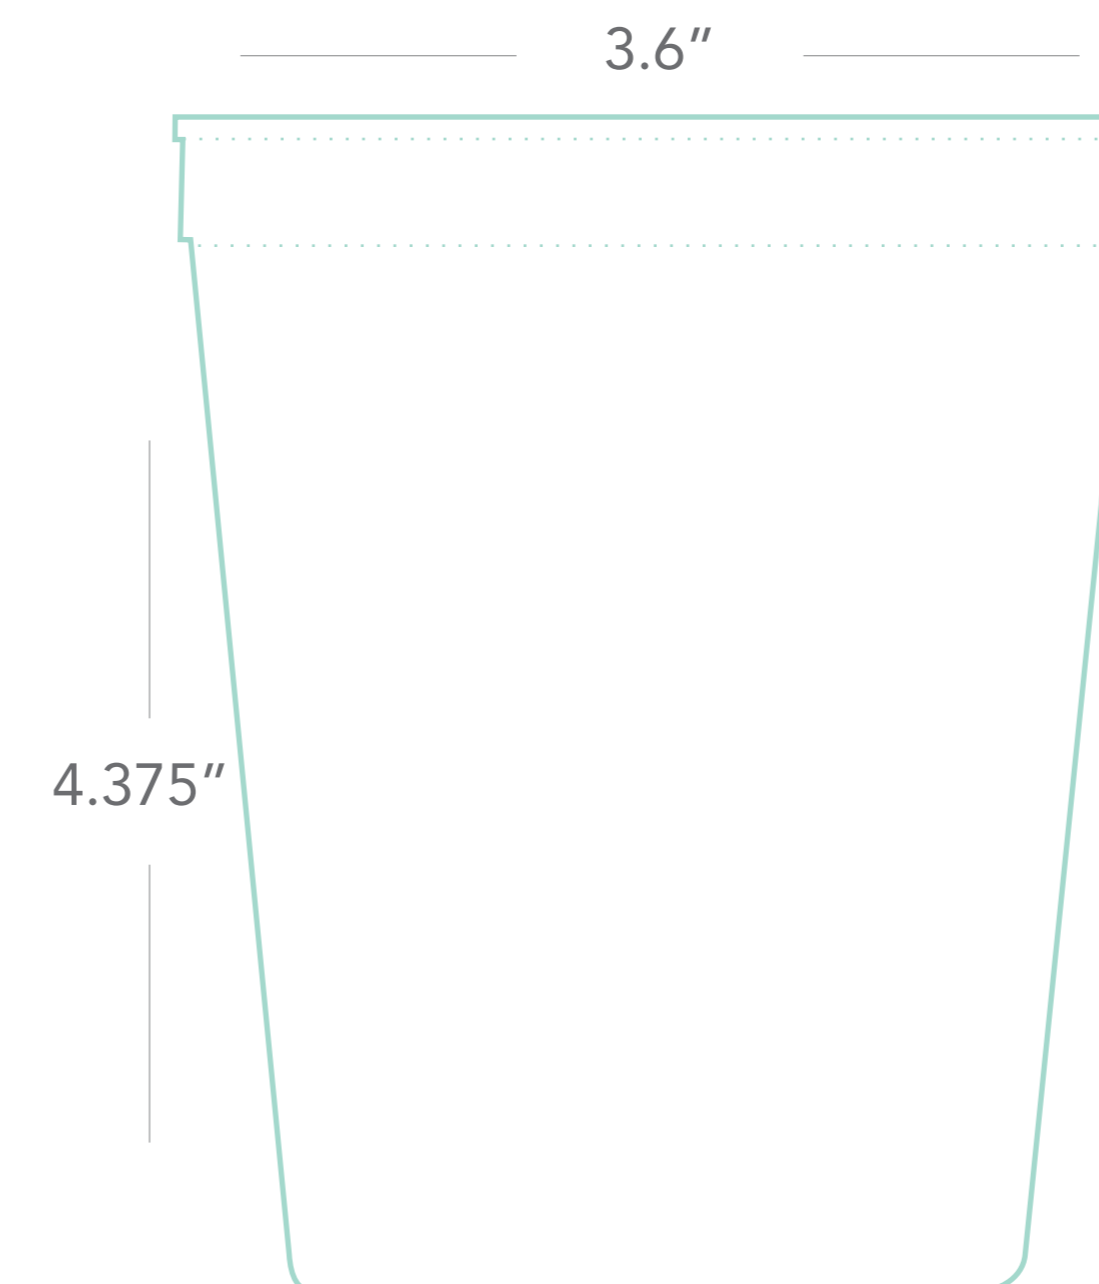

Party Cup Guide

9 oz Frost Flex
*best for wine & spirits on
the rocks*

10 oz Frost Flex
*best for wine &
signature drinks*

12 oz Frost Flex
*best for mixed &
signature drinks*

14 oz Frost Flex
*best for mixed &
signature drinks*

16 oz Frost Flex
best for beer

24 oz Frost Flex
best for beer, soda & water

12 oz Foam
best for coffee & tea

16 oz Foam
best for beer, soda & water

20 oz Foam
best for beer, soda & water

16 oz Stadium
best for beer

22 oz Stadium
best for beer, soda & water

32 oz Stadium
best for beer, soda & water