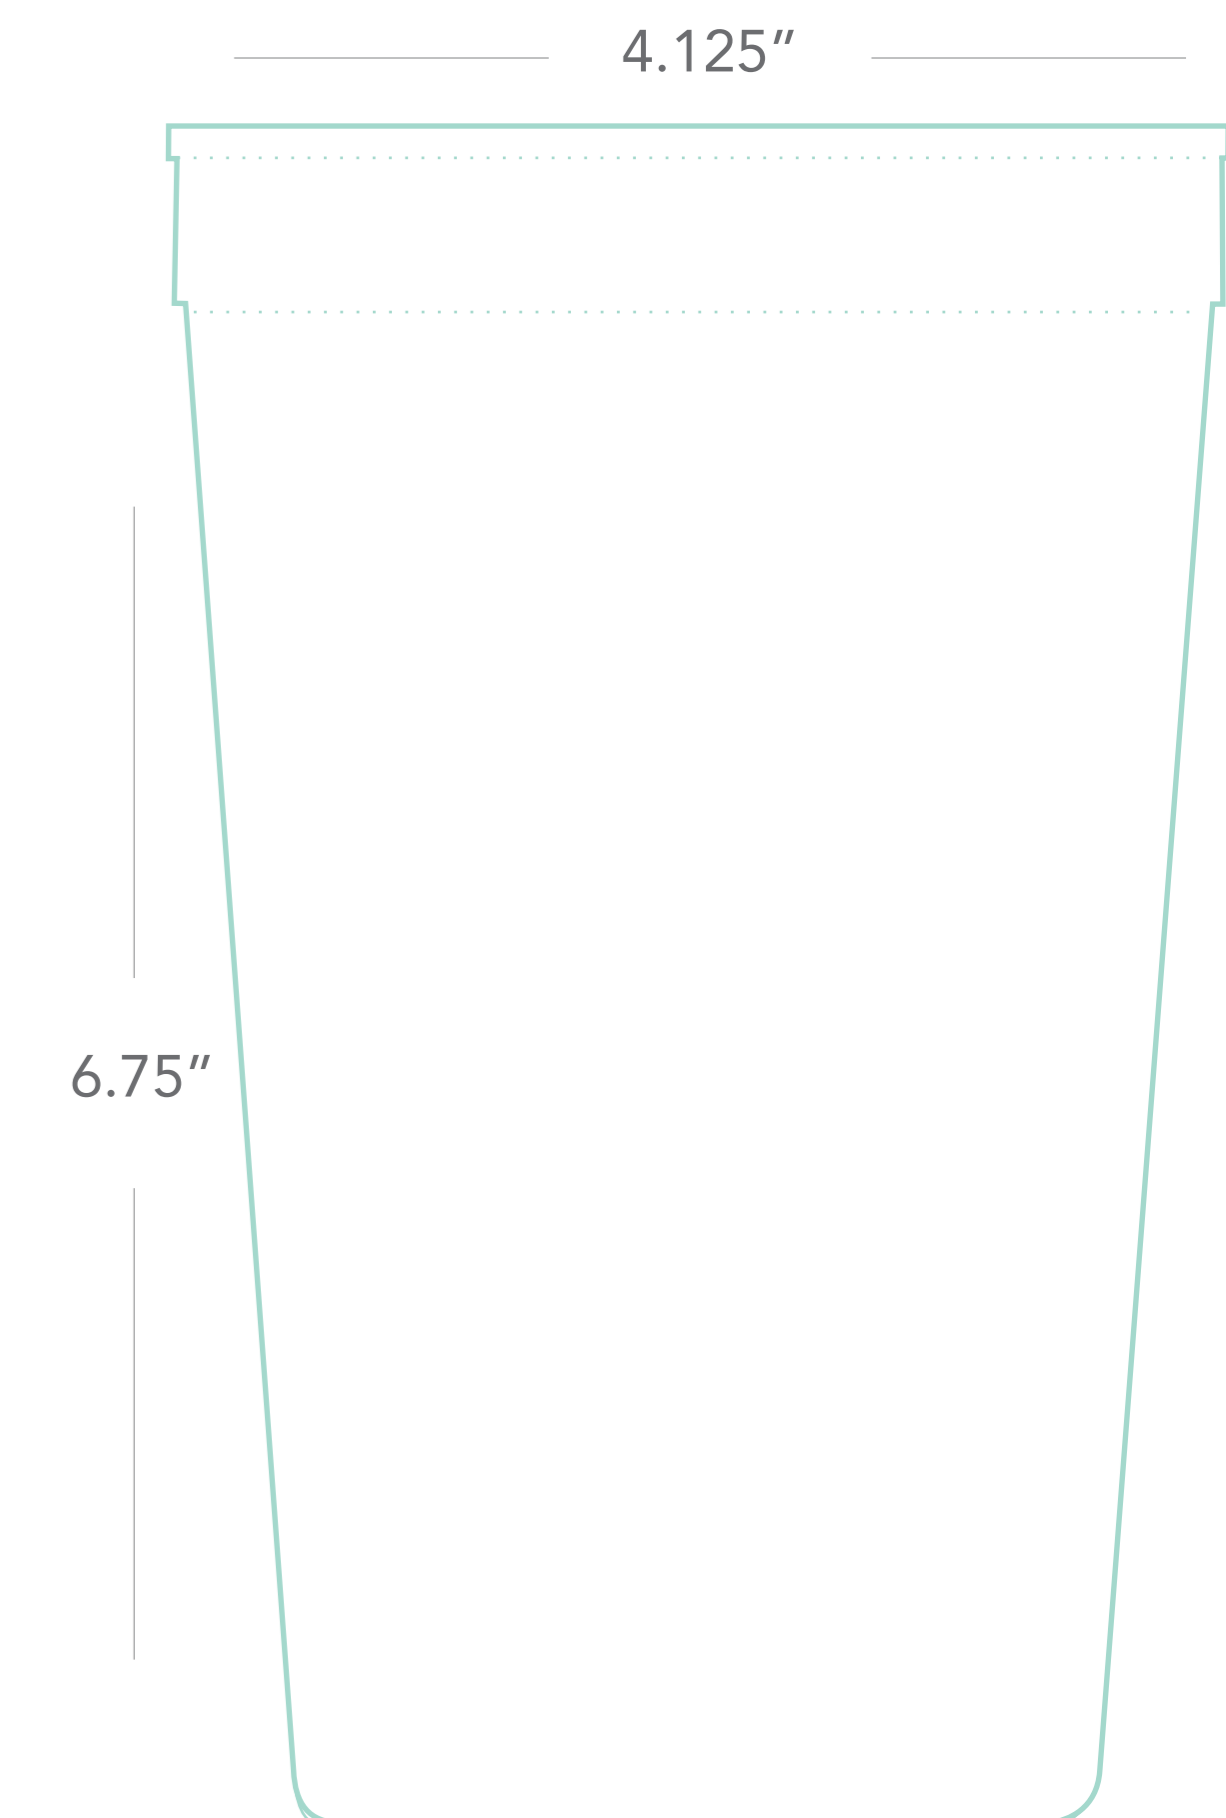

Party Cup Guide

9 oz Frost Flex
*best for wine & spirits on
the rocks*

10 oz Frost Flex
*best for wine &
signature drinks*

12 oz Frost Flex
*best for mixed &
signature drinks*

14 oz Frost Flex
*best for mixed &
signature drinks*

16 oz Frost Flex
best for beer

24 oz Frost Flex
best for beer, soda & water

12 oz Foam
best for coffee & tea

16 oz Foam
best for beer, soda & water

20 oz Foam
best for beer, soda & water

16 oz Stadium
best for beer

22 oz Stadium
best for beer, soda & water

32 oz Stadium
best for beer, soda & water