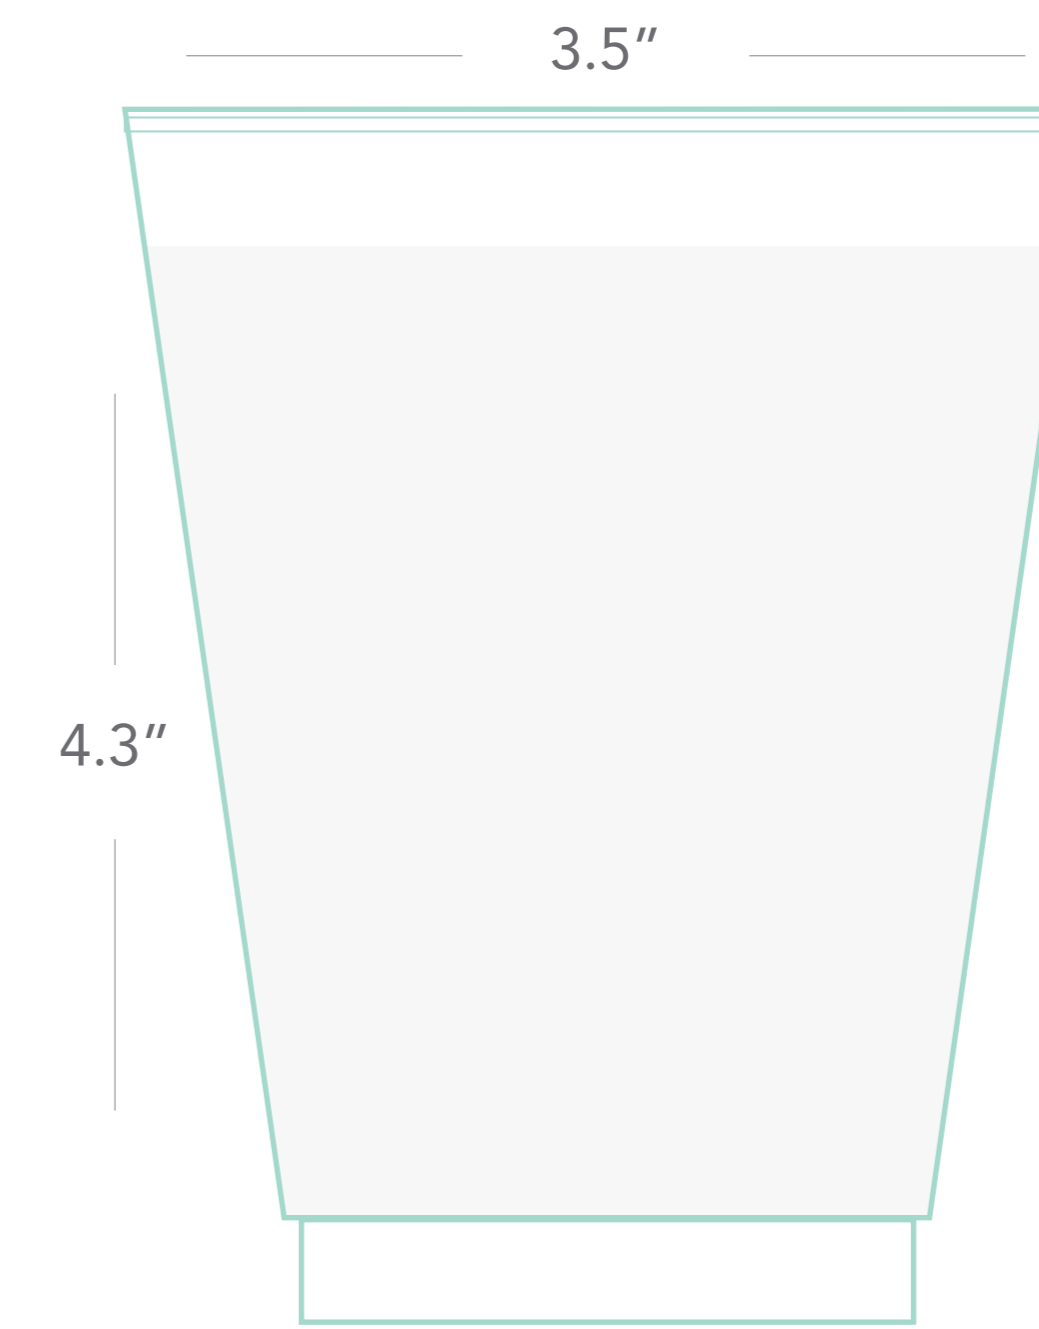

Party Cup Guide

9 oz Frost Flex
*best for wine & spirits on
the rocks*

10 oz Frost Flex
*best for wine &
signature drinks*

12 oz Frost Flex
*best for mixed &
signature drinks*

14 oz Frost Flex
*best for mixed &
signature drinks*

16 oz Frost Flex
best for beer

24 oz Frost Flex
best for beer, soda & water

12 oz Foam
best for coffee & tea

16 oz Foam
best for beer, soda & water

20 oz Foam
best for beer, soda & water

16 oz Stadium
best for beer

22 oz Stadium
best for beer, soda & water

32 oz Stadium
best for beer, soda & water