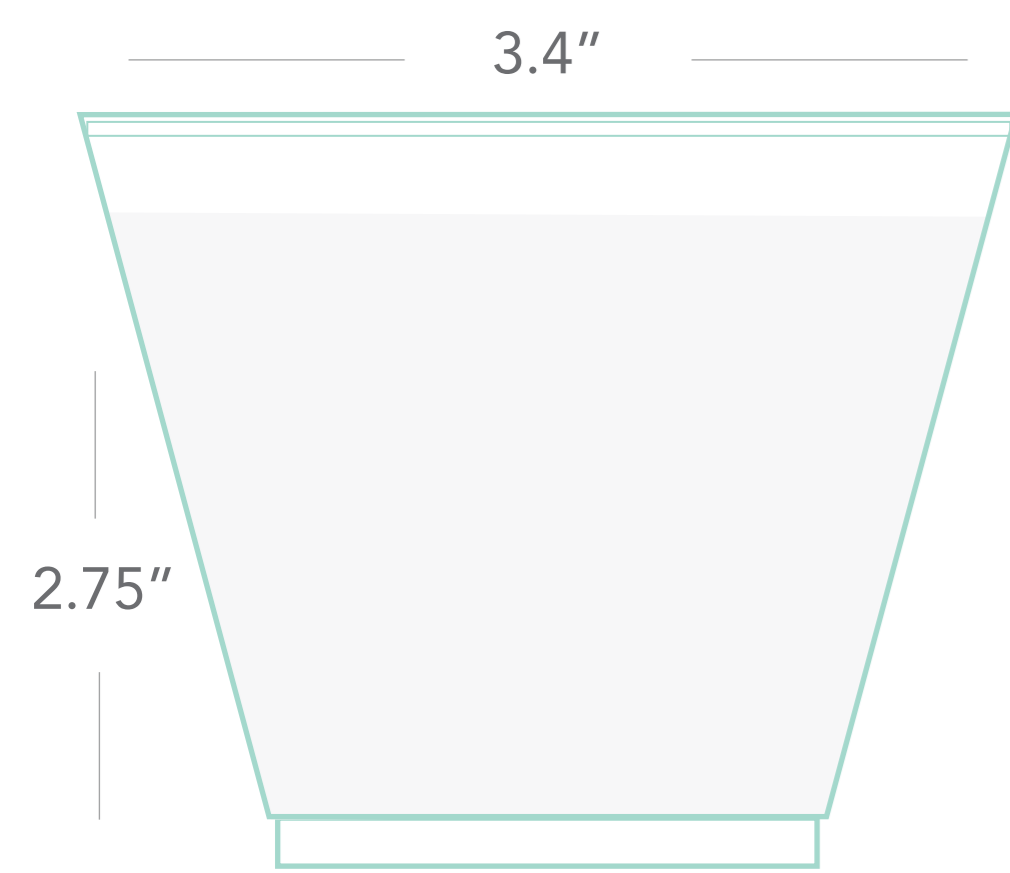

Party Cup Guide

9 oz Frost Flex
*best for wine & spirits on
the rocks*

10 oz Frost Flex
*best for wine &
signature drinks*

12 oz Frost Flex
*best for mixed &
signature drinks*

14 oz Frost Flex
*best for mixed &
signature drinks*

16 oz Frost Flex
best for beer

24 oz Frost Flex
best for beer, soda & water

12 oz Foam
best for coffee & tea

16 oz Foam
best for beer, soda & water

20 oz Foam
best for beer, soda & water

16 oz Stadium
best for beer

22 oz Stadium
best for beer, soda & water

32 oz Stadium
best for beer, soda & water