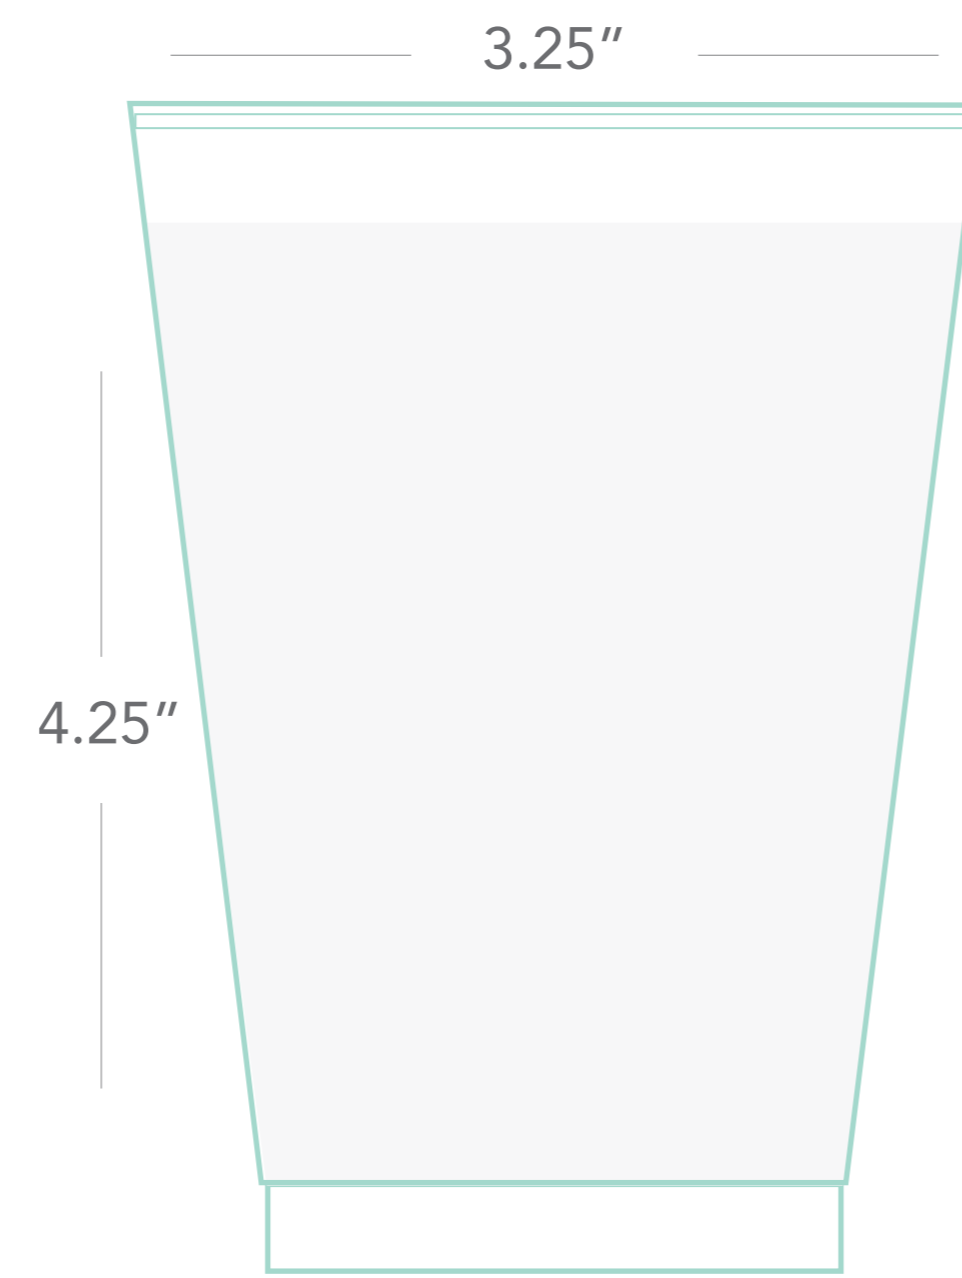

Party Cup Guide

9 oz Frost Flex
*best for wine & spirits on
the rocks*

10 oz Frost Flex
*best for wine &
signature drinks*

12 oz Frost Flex
*best for mixed &
signature drinks*

14 oz Frost Flex
*best for mixed &
signature drinks*

16 oz Frost Flex
best for beer

24 oz Frost Flex
best for beer, soda & water

12 oz Foam
best for coffee & tea

16 oz Foam
best for beer, soda & water

20 oz Foam
best for beer, soda & water

16 oz Stadium
best for beer

22 oz Stadium
best for beer, soda & water

32 oz Stadium
best for beer, soda & water