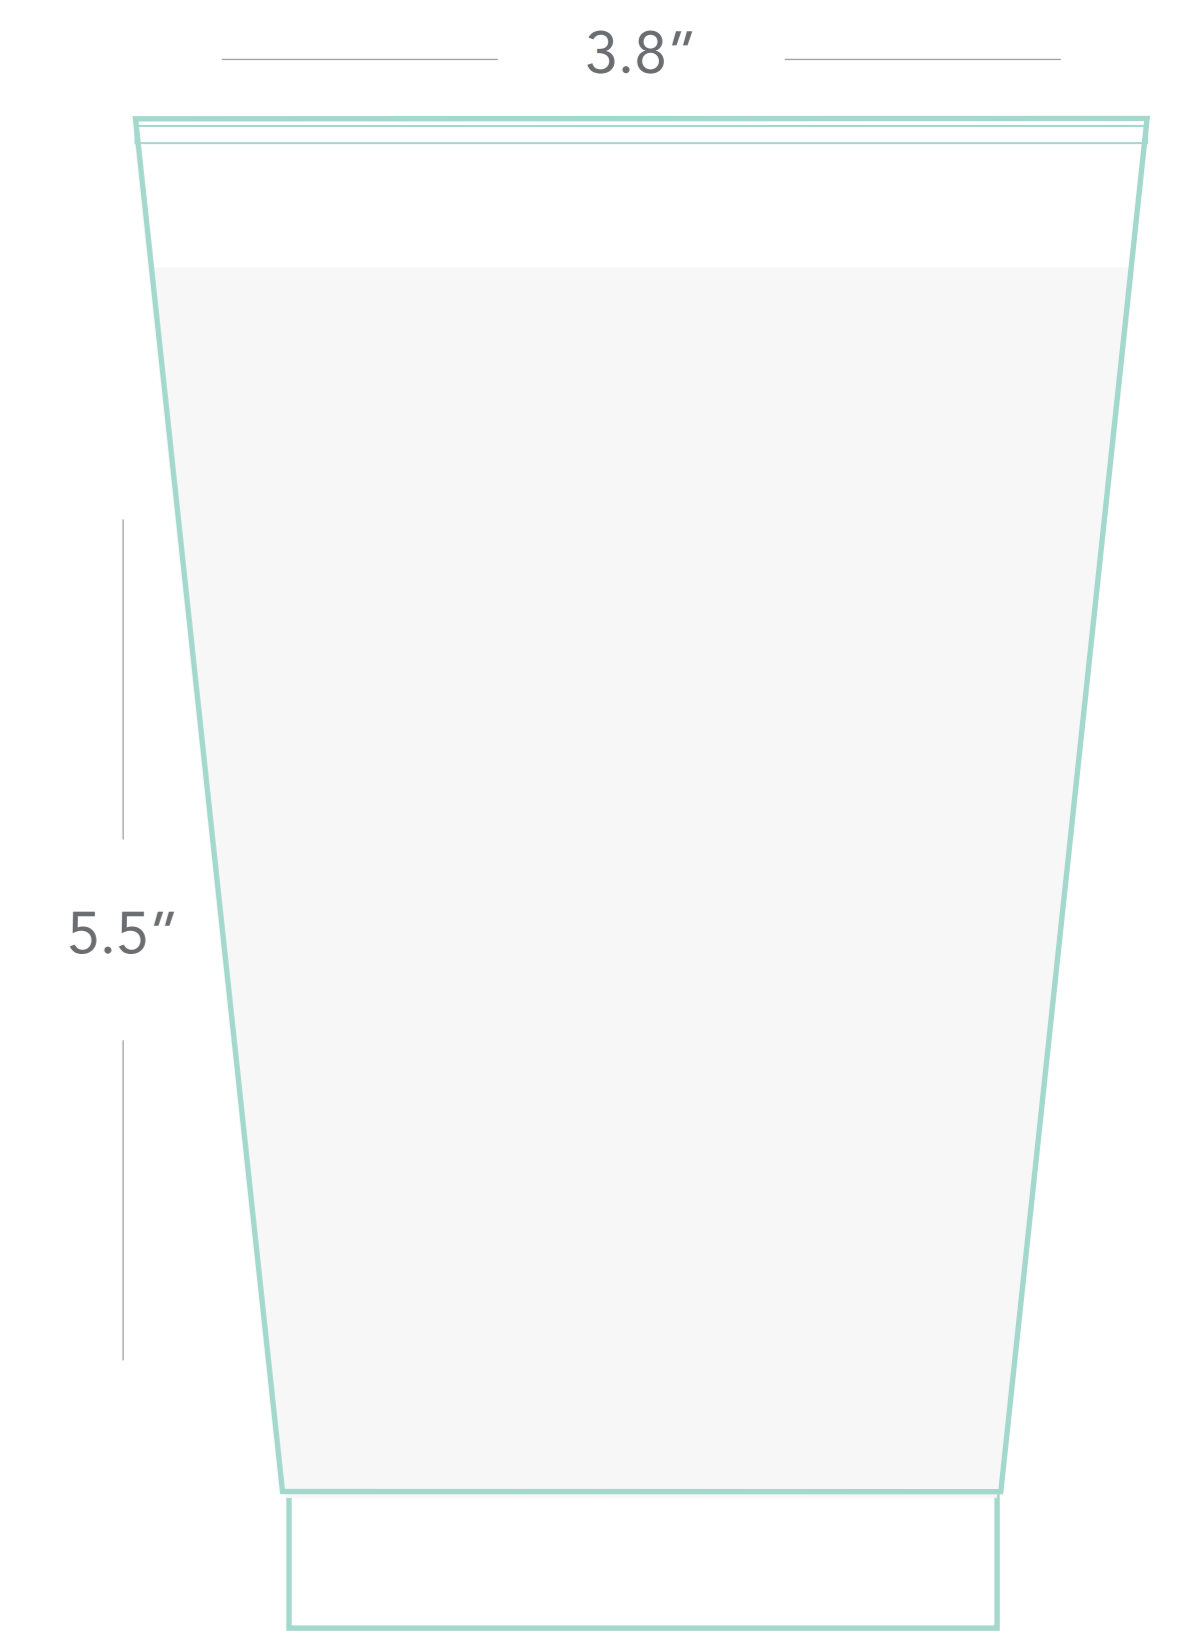

Party Cup Guide

9 oz Frost Flex
*best for wine & spirits on
the rocks*

10 oz Frost Flex
*best for wine &
signature drinks*

12 oz Frost Flex
*best for mixed &
signature drinks*

14 oz Frost Flex
*best for mixed &
signature drinks*

16 oz Frost Flex
best for beer

24 oz Frost Flex
best for beer, soda & water

12 oz Foam
best for coffee & tea

16 oz Foam
best for beer, soda & water

20 oz Foam
best for beer, soda & water

16 oz Stadium
best for beer

22 oz Stadium
best for beer, soda & water

32 oz Stadium
best for beer, soda & water