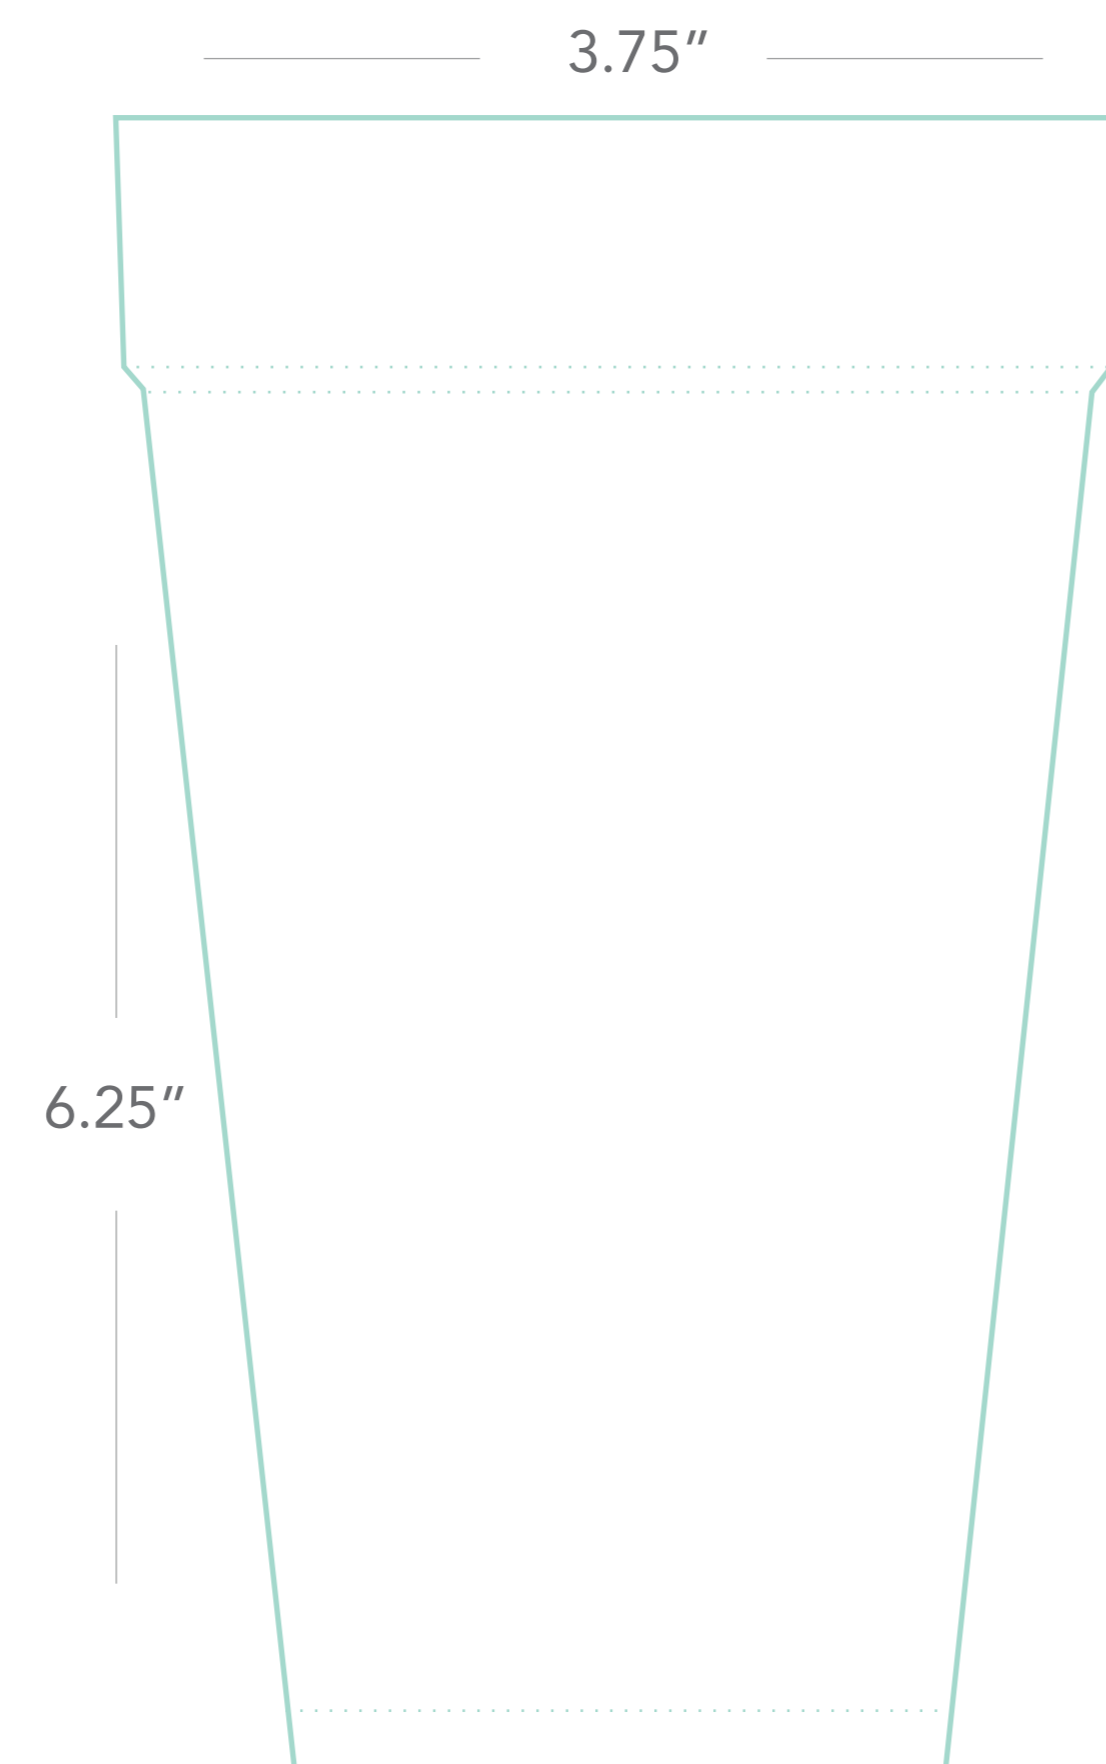

Party Cup Guide

9 oz Frost Flex
*best for wine & spirits on
the rocks*

10 oz Frost Flex
*best for wine &
signature drinks*

12 oz Frost Flex
*best for mixed &
signature drinks*

14 oz Frost Flex
*best for mixed &
signature drinks*

16 oz Frost Flex
best for beer

24 oz Frost Flex
best for beer, soda & water

12 oz Foam
best for coffee & tea

16 oz Foam
best for beer, soda & water

20 oz Foam
best for beer, soda & water

16 oz Stadium
best for beer

22 oz Stadium
best for beer, soda & water

32 oz Stadium
best for beer, soda & water