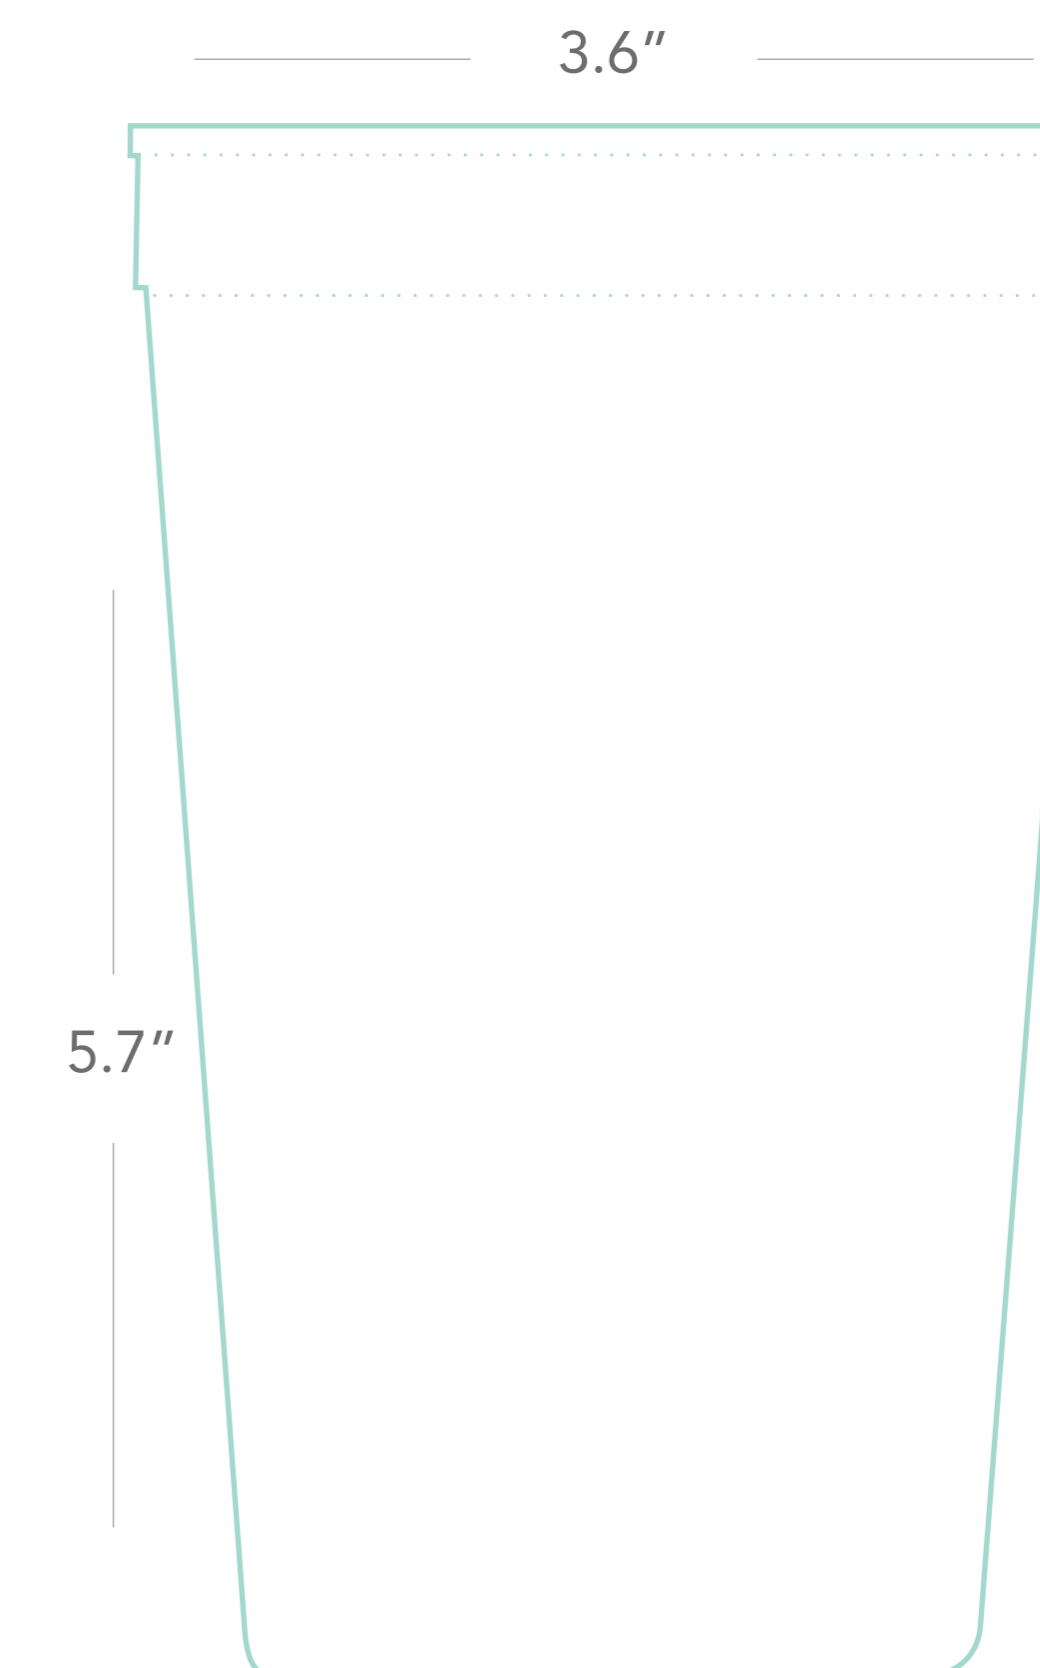

Party Cup Guide

9 oz Frost Flex
*best for wine & spirits on
the rocks*

10 oz Frost Flex
*best for wine &
signature drinks*

12 oz Frost Flex
*best for mixed &
signature drinks*

14 oz Frost Flex
*best for mixed &
signature drinks*

16 oz Frost Flex
best for beer

24 oz Frost Flex
best for beer, soda & water

12 oz Foam
best for coffee & tea

16 oz Foam
best for beer, soda & water

20 oz Foam
best for beer, soda & water

16 oz Stadium
best for beer

22 oz Stadium
best for beer, soda & water

32 oz Stadium
best for beer, soda & water